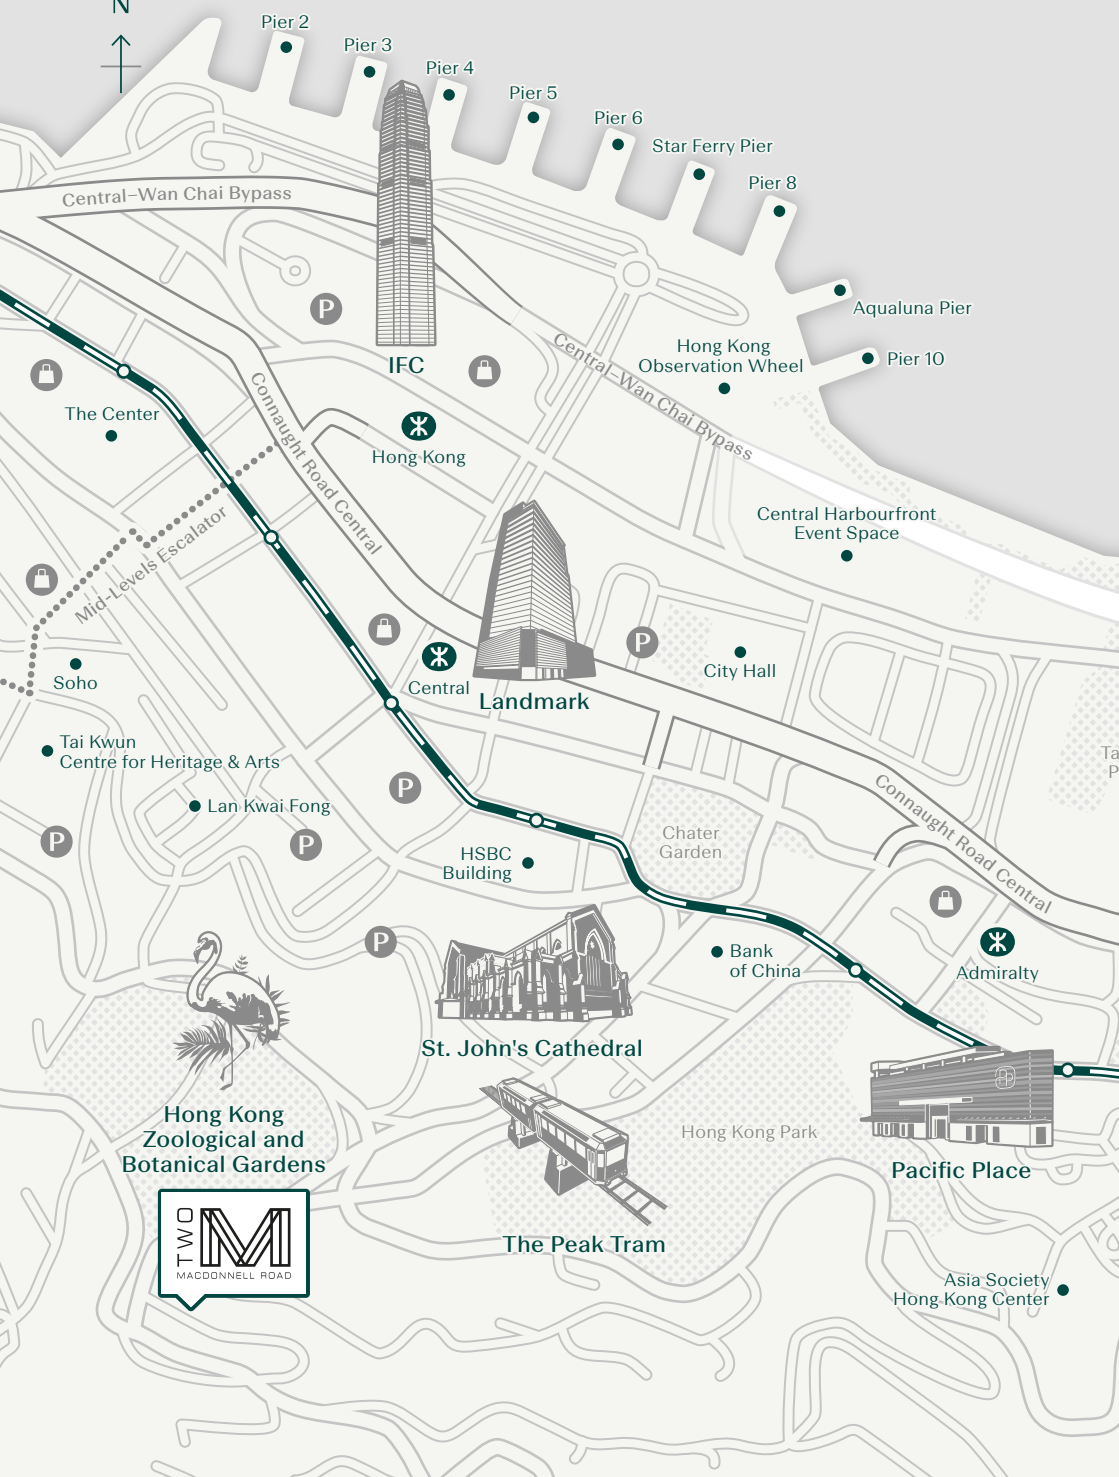

# VICTORIA HARBOUR

Pier 2

Pier 3

Pier 4

Pier 5

Pier 6

Star Ferry Pier

Pier 8

Aqualuna Pier

Pier 10

Central-Wan Chai Bypass

Central-Wan Chai Bypass

Connaught Road Central

Connaught Road Central

The Center

IFC

Hong Kong

Landmark

City Hall

Central Harbourfront Event Space

Soho

Tai Kwun Centre for Heritage & Arts

Lan Kwai Fong

HSBC Building

The Peak Tram